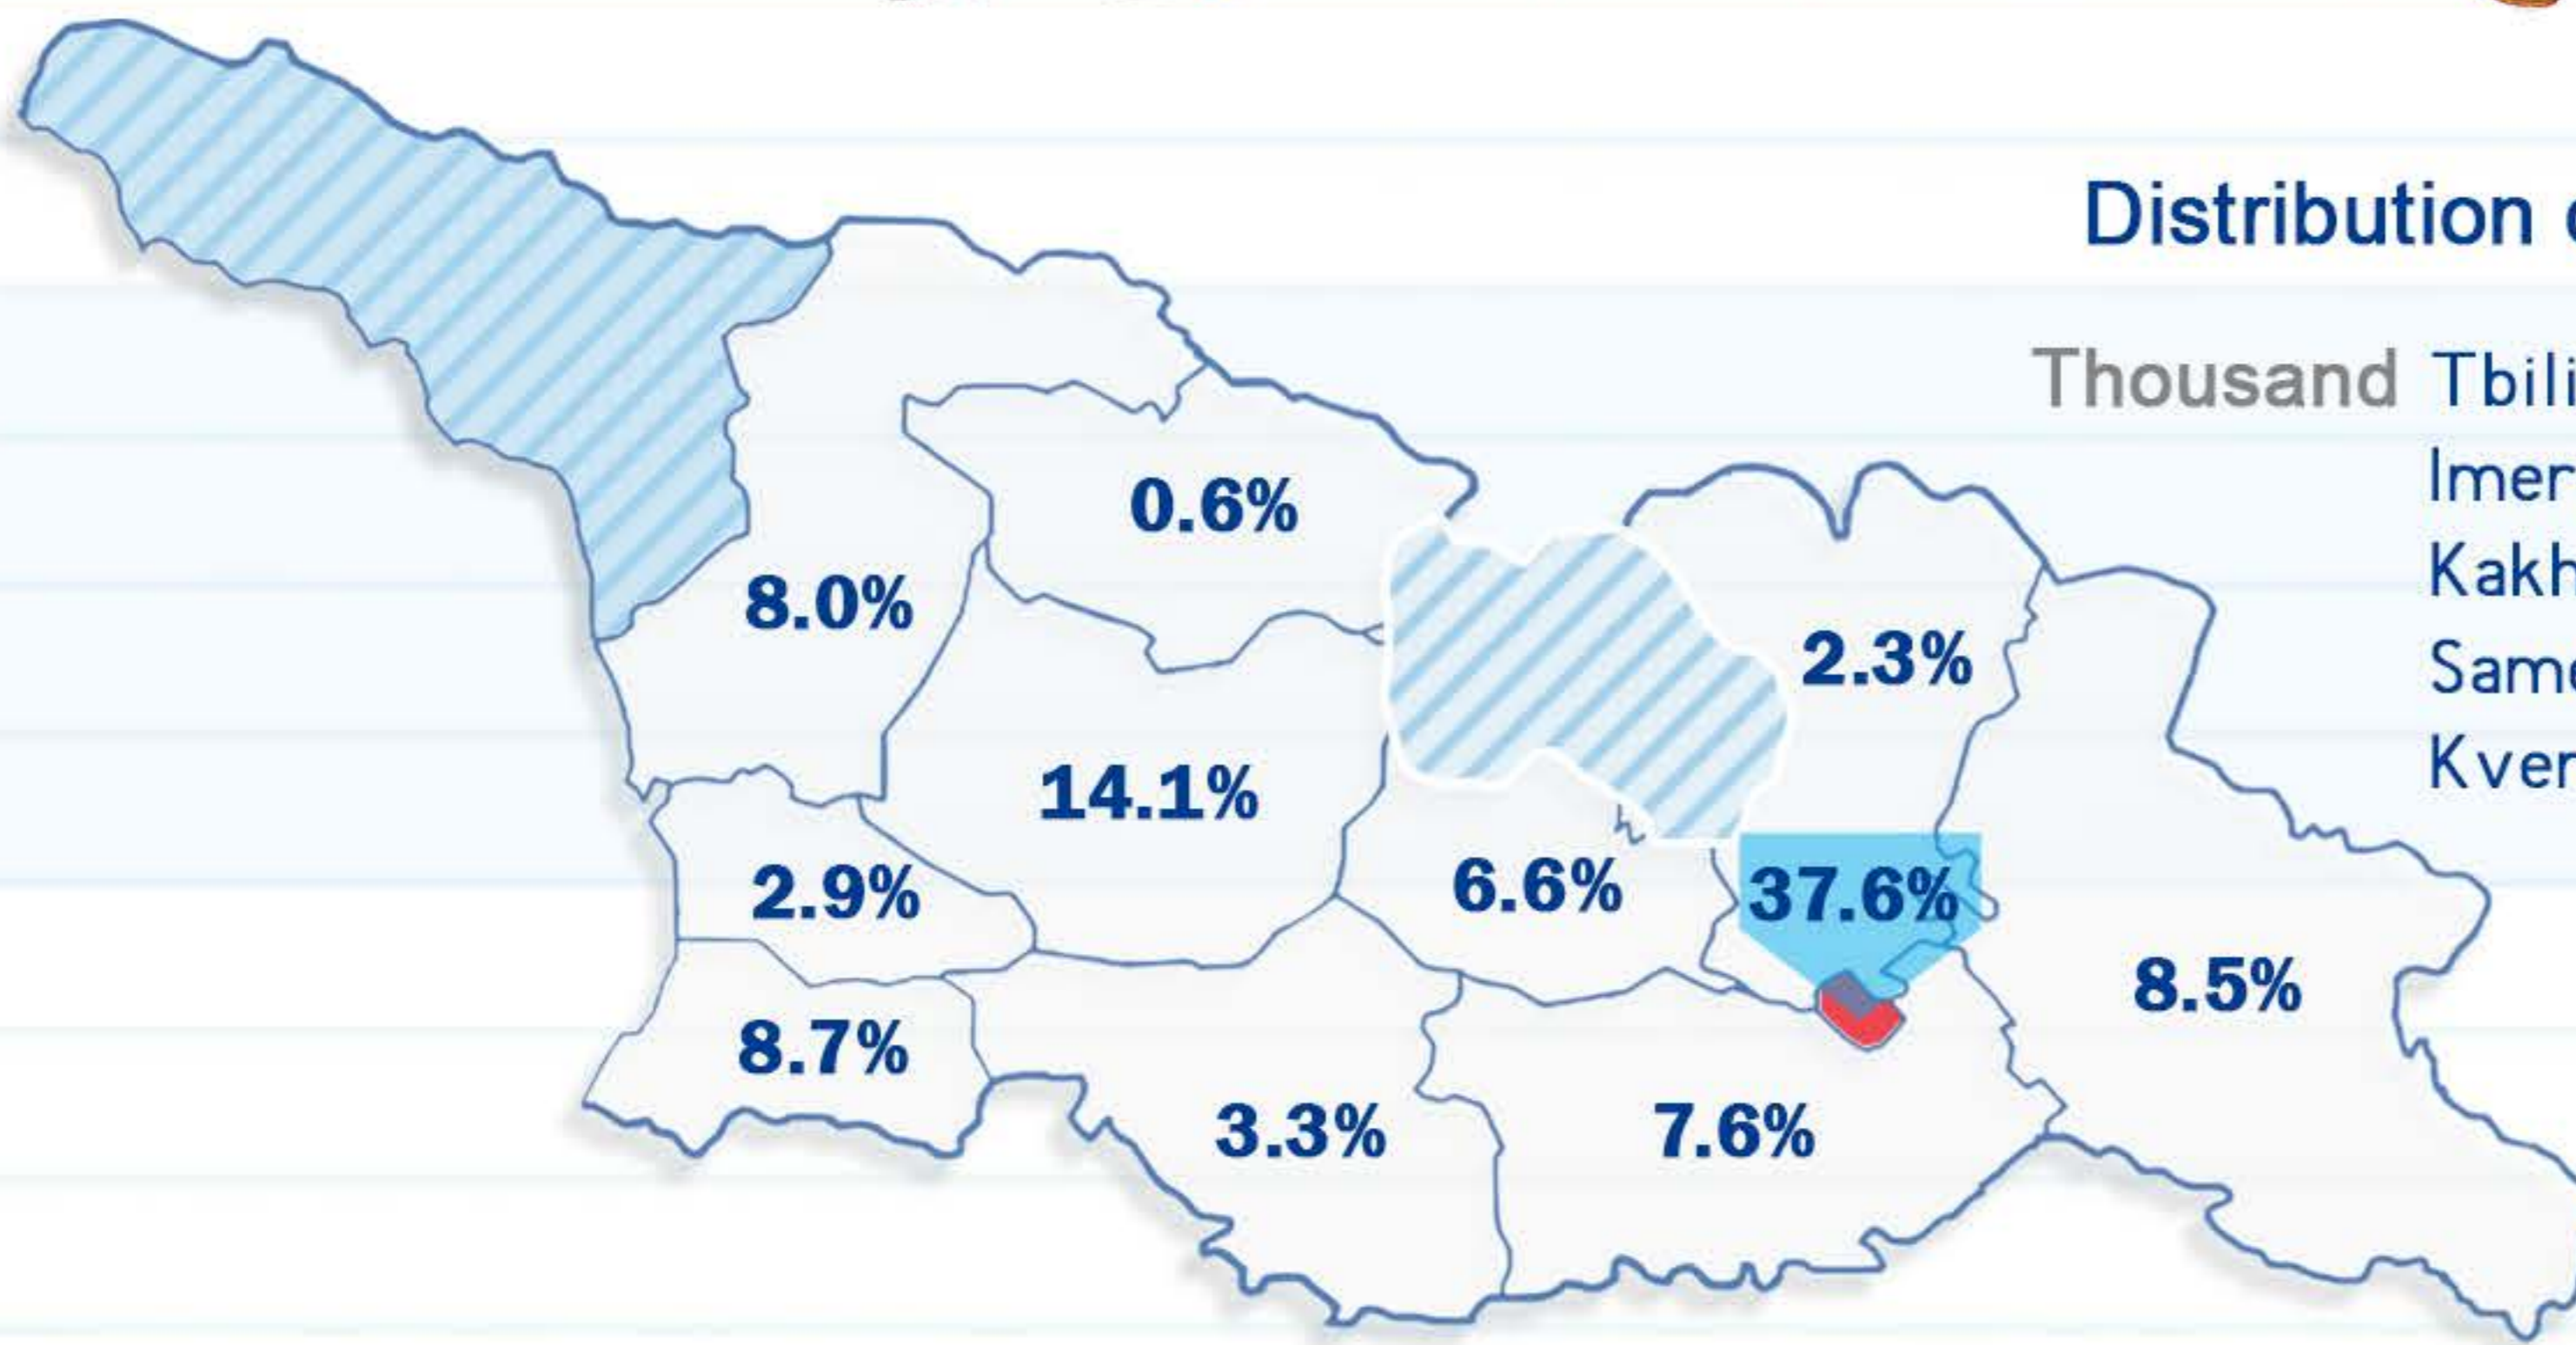

## The Number of PEC Institutions

2018/2019 **1574**

2017/2018 **1540**

**+2,2%**

2017/2018  
**162 879**

## The Number of Children

2018/2019  
**161 931**

**-0,6%**

## Distribution of Children by Regions (%)

Thousand Tbilisi **60.8**  
 Imereti **22.8**  
 Kakheti **13.7**  
 Samegrelo-Zemo Svaneti **12.9**  
 Kvemo Kartli **12.3**