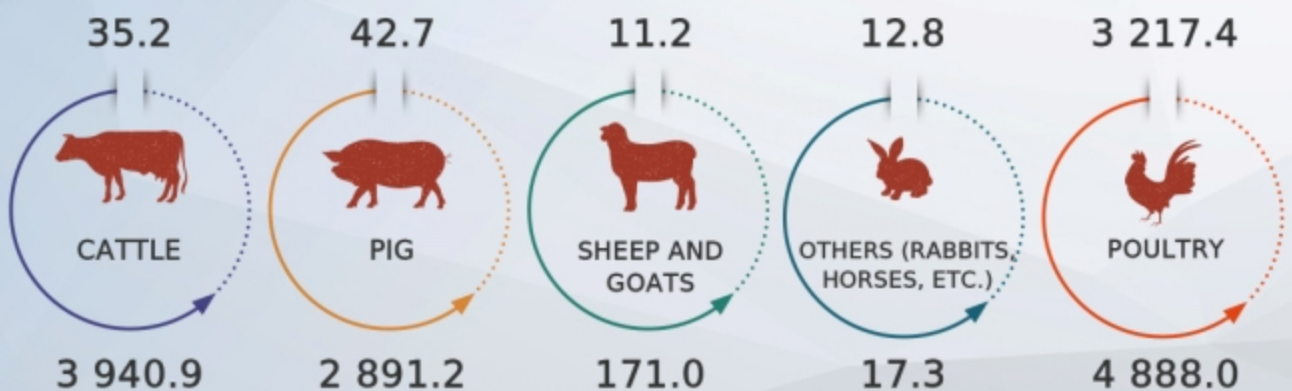

SURVEY RESULTS FOR LIVESTOCK SLAUGHTERHOUSES, GRAIN STORAGE ELEVATORS AND COLD STORAGE FACILITIES IV QUARTER, 2021

HOW MANY FUNCTIONED

EMPLOYED PERSONS

HOW MANY CATTLE AND POULTRY WERE SLAUGHTERED, THOUSAND SOULS/WINGS

HOW MANY MEATS WERE PRODUCED, TONS