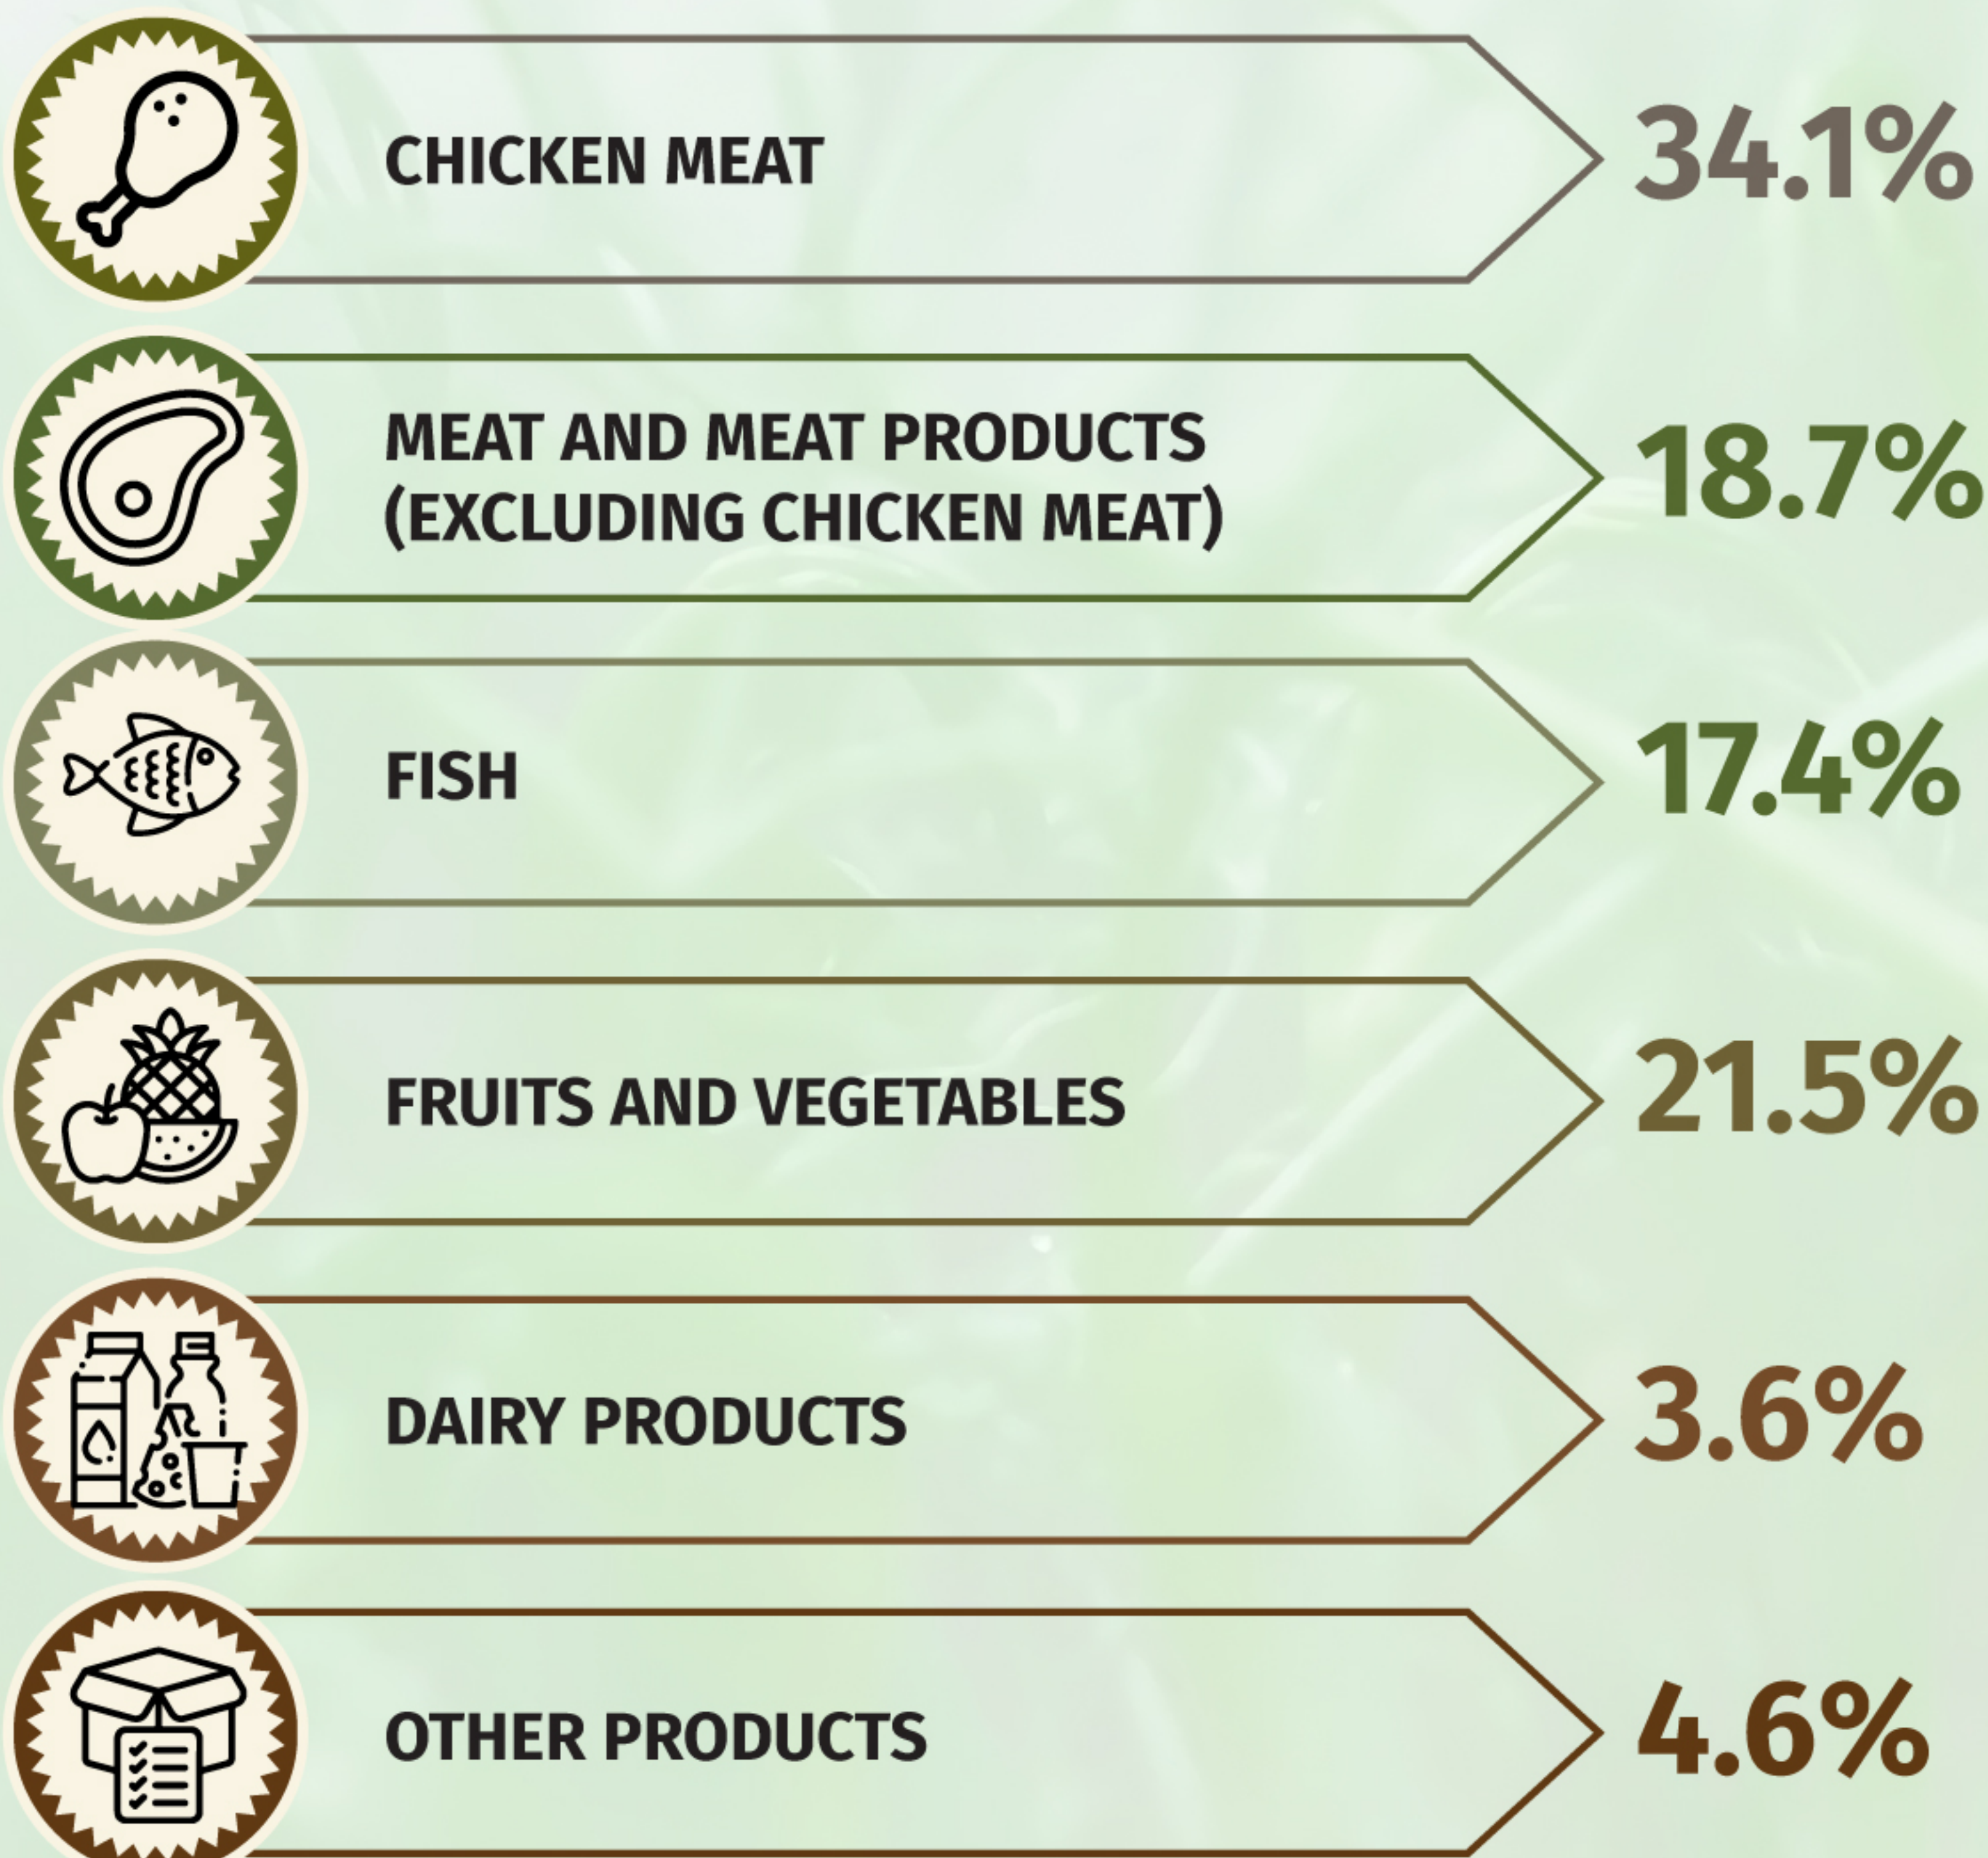

HOW MANY MEATS WERE PRODUCED, TONS

PRODUCTS STORED IN COLD STORAGE FACILITIES