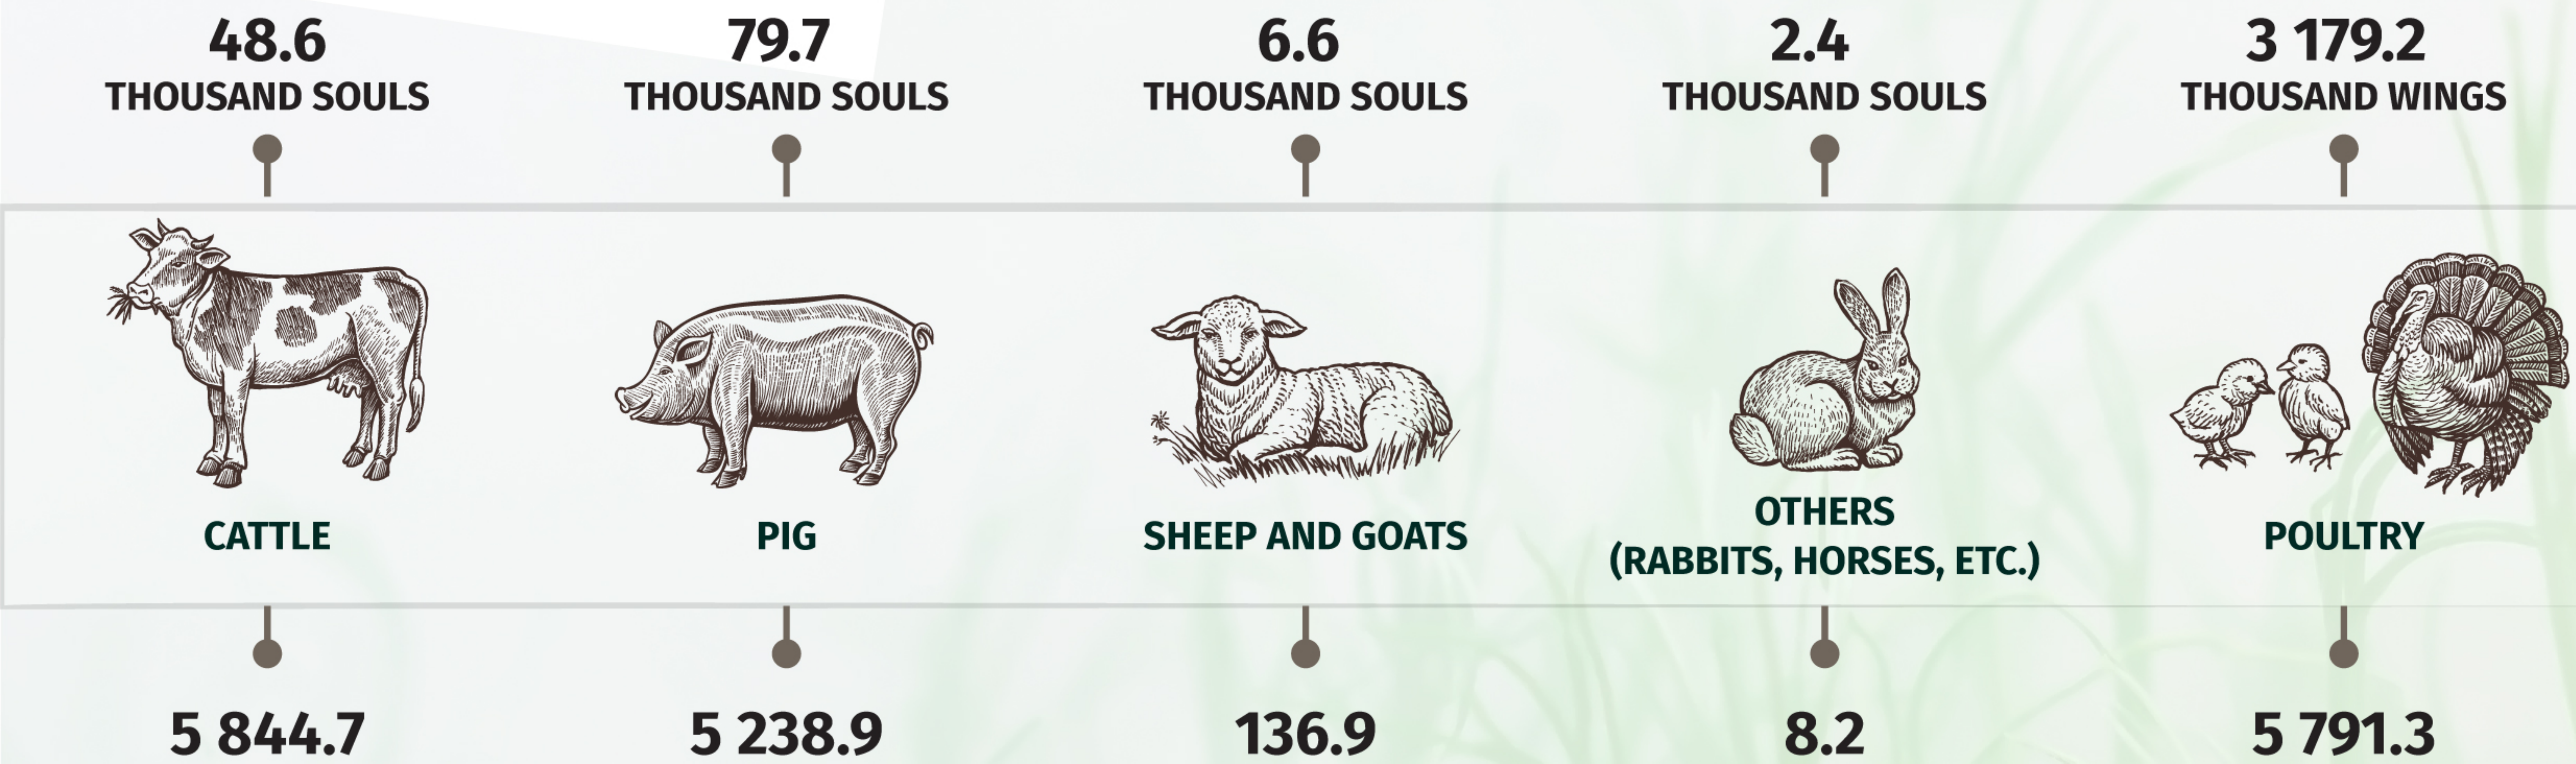

# SURVEY RESULTS FOR LIVESTOCK SLAUGHTERHOUSES, GRAIN STORAGE ELEVATORS AND COLD STORAGE FACILITIES

IV QUARTER, 2023

## HOW MANY CATTLE AND POULTRY WERE SLAUGHTERED, THOUSAND SOULS/ WINGS

## HOW MANY MEATS WERE PRODUCED, TONS