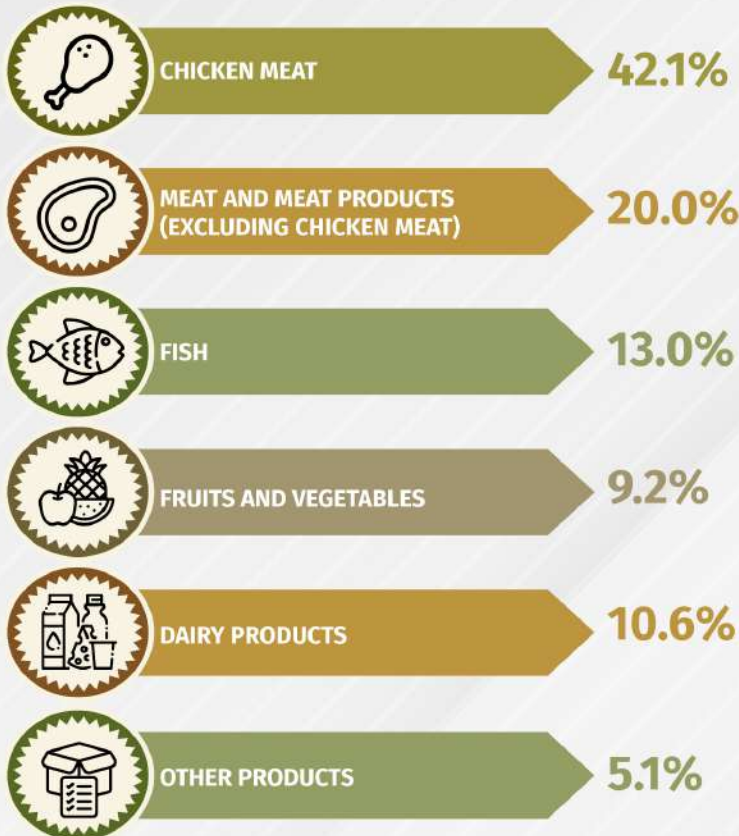

SURVEY RESULTS FOR LIVESTOCK SLAUGHTERHOUSES, GRAIN STORAGE ELEVATORS AND COLD STORAGE FACILITIES

II QUARTER, 2024

HOW MANY
FUNCTIONED

EMPLOYED
PERSONS

HOW MANY CATTLE AND POULTRY WERE SLAUGHTERED, THOUSAND SOULS/ WINGS

HOW MANY MEATS WERE PRODUCED, TONS

PRODUCTS STORED IN COLD STORAGE FACILITIES

STORED IN ELEVATORS